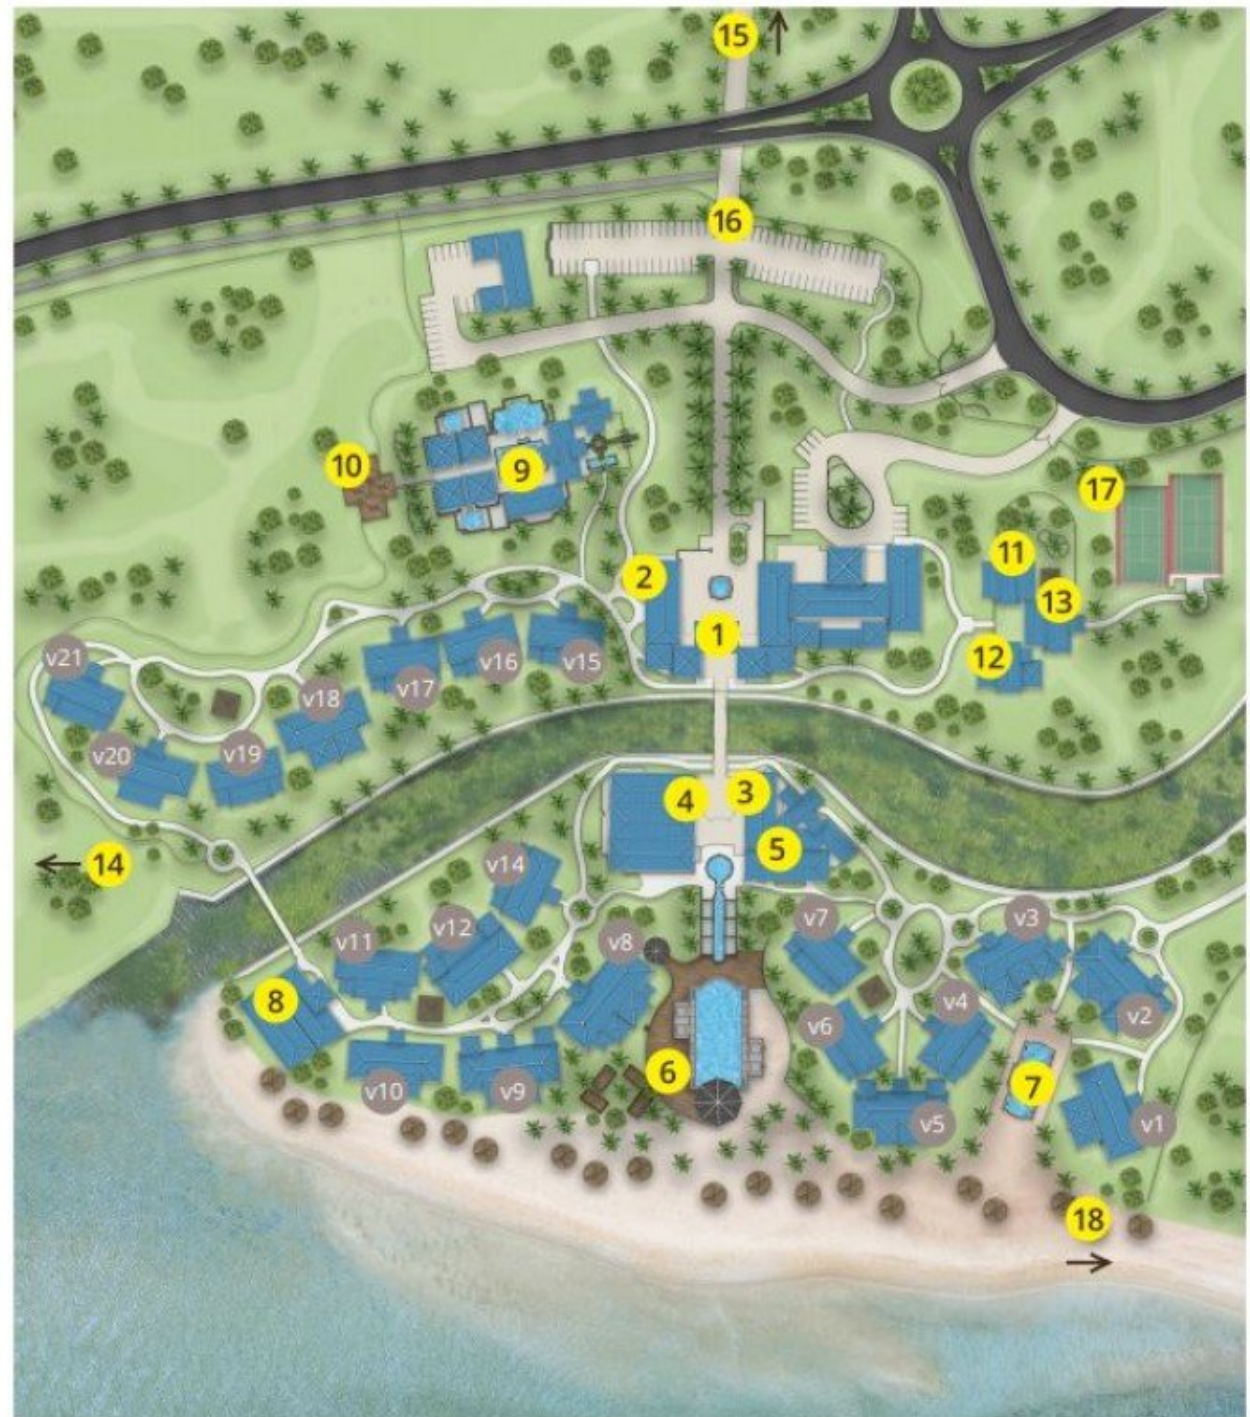

- 1 Reception / Réception
- 2 Chantoiseau Meeting room / Salle de conférence
- 3 Blue Earth shop / Boutique Blue Earth
- 4 Annabella's restaurant
- 5 Cavendish Bar
- 6 Le Palmier restaurant
- 7 Heated pool / Piscine chauffée
- 8 Gin'ja restaurant
- 9 Wellness Pavilion by Seven Colours
- 10 Wellness Sanctuary
- 11 Timomo & Friends Kids cub / Club enfants
- 12 Activities centre / Centre d'activités
- 13 Baby & Teens Corner
- 14 Heritage C Beach Club / Boat House / Kite Surf
- 15 Heritage Le Château / Heritage The Villas
- 16 Parking
- 17 Tennis court / Court de tennis
- 18 Heritage Awali Golf & Spa resort

- V 1 - 4 Junior Suite Beachfront + 4 Beachfront Suite
- V 2 - 6 Sea view Suite + 2 Senior Suite Sea view
- V 3 - 6 Sea view Suite + 2 Senior Suite Sea view
- V 4 - 8 Sea view Suite
- V 5 - 4 Junior suite Beachfront + 4 Beachfront Suite
- V 6 - 8 Sea view Suite
- V 7 - 8 Sea view Suite
- V 8 - 6 Sea view Suite + 2 Senior Suite Sea view
- V 9 - 4 Beachfront Suite + 2 Ocean Suites
- V 10 - 4 Junior Suite Beachfront + 4 Beachfront Suite
- V 11 - 8 Garden View Suite
- V 12 - 6 Garden View Suite + 2 Senior Suite Garden.
- V 14 - 8 Garden View Suite
- V 15 - 8 Garden View Suite
- V 16 - 8 Garden View Suite
- V 17 - 8 Garden View Suite
- V 18 - 4 Junior Suite Garden View + 4 Garden View Suite
- V 19 - 6 Sea View Suite + 2 Garden View Suite
- V 20 - 4 Junior Suite Garden + 4 Seaview Suites
- V 21 - 6 Sea View Suite + 2 Garden View Suite

HERITAGE BEL OMBRE