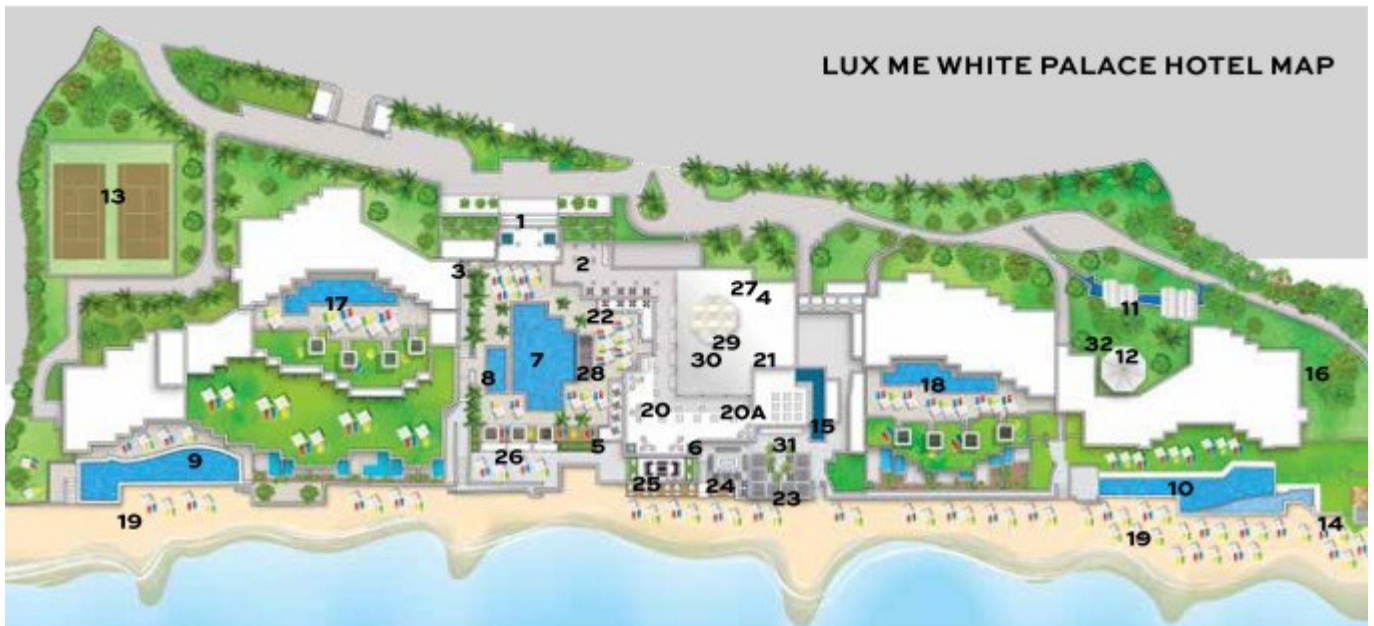

LUX ME WHITE PALACE HOTEL MAP

- 1 . Entrance
- 2 . Reception
- 3 . Hippie Spa
- 4 . Jewellery Shop
- 5 . Hotel Shop-Boutique
- 6 . Fitness Room
- 7 . Main Pool
- 8 . Children's Pool
- 9 . Sea Front Private Pool

- 10 . Private Infinity Pool
- 11 . Grecoland Children's Club
- 12 . Garden Theater
- 13 . Tennis Courts & Mini Soccer
- 14 . Watersports Center
- 15 . Events room
- 16 . Mini Golf & Gymnastic Area
- 17 . White Wing Sharing Pool (heated)

- 18 . Palace Wing Sharing Pool (heated)
- 19 . Adults Zone Beach
- 20 . Ventanas Il Mar
- 20A . Petite Gastronomy
- 21 . The White
- 22 . Fico D'india
- 23 . Tavernaki
- 24 . Guest Restaurant

- 25 . Asia White
- 26 . Creperie - Gelateria
- 27 . Patisserie & Chocolaterie
- 28 . Light Fare By The Pool
- 29 . One 24/7
- 30 . Sunset Lounge Bar
- 31 . "Long" Beach Bar
- 32 . Garden Theatre Bar