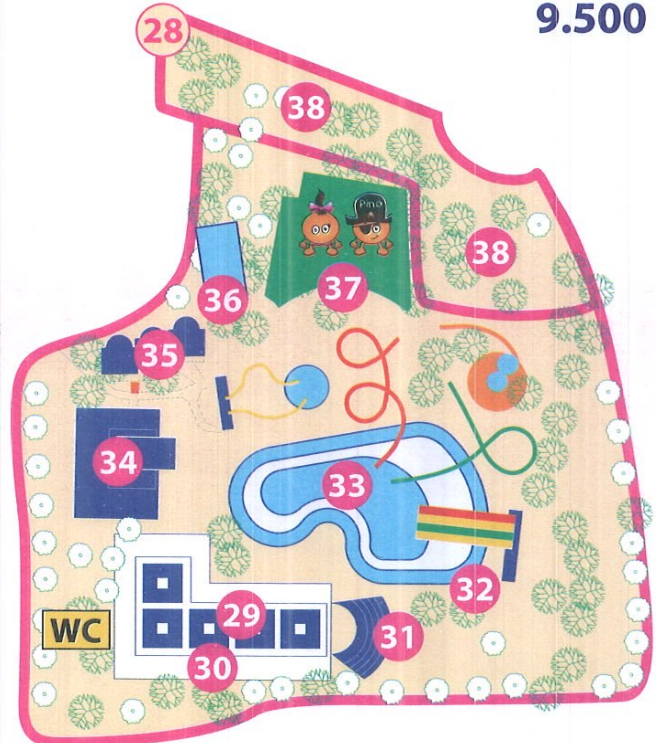

BELEK CENTER

MARITIM

PINE BEACH • BELEK

OUTDOOR PLACES

- 1 Sea Platform
- 2 Pavillion
- 3 Nargile Bar
- 4 Club Pine
- 5 Akdeniz Snack
- 6 Towel&Animation Info Desk
- 7 Pool
- 8 Step-Aerobic
- 9 Pool Snack
- 10 Amphitheatre
- 11 Patisserie
- 12 A'la Carte Restaurants
- 13 Restaurants
- 14 Club Main Building
- 1st Floor 3101-3119
- 2nd Floor 3201-3221
- 3rd Floor 3301-3321
- 4th Floor 3401-3421
- 15 Air Rifle
- 16 Archery
- 17 Tennis Court
- 18 Bus Stop
- 19 Secret Garden
- 20 Reception
- 1st Floor 1101-1146
- 2nd Floor 1201-1286
- 3rd Floor 1301-1390
- 4th Floor 1401-1482
- 5th Floor 1501-1576
- 21 Convention Snack
- 22 Relax Bar
- 23 Relax Pool
- 24 Green House
- 25 Staff Entrance
- 26 Parking Garage
- 27 Entrance

28 CHILDREN & TEENAGER WORLD

9.500 m²

- 29 Pino Snack
- 30 Pino Club
- 31 Pino Amphitheatre
- 32 Pino Crazy River
- 33 Pino Aqua Park
- 34 Baby Game & Sleeping House
- 35 Pino Art Studio
- 36 Pino Fresh Pool
- 37 Pino Playground
- 38 Teenager Fun Climbing Area